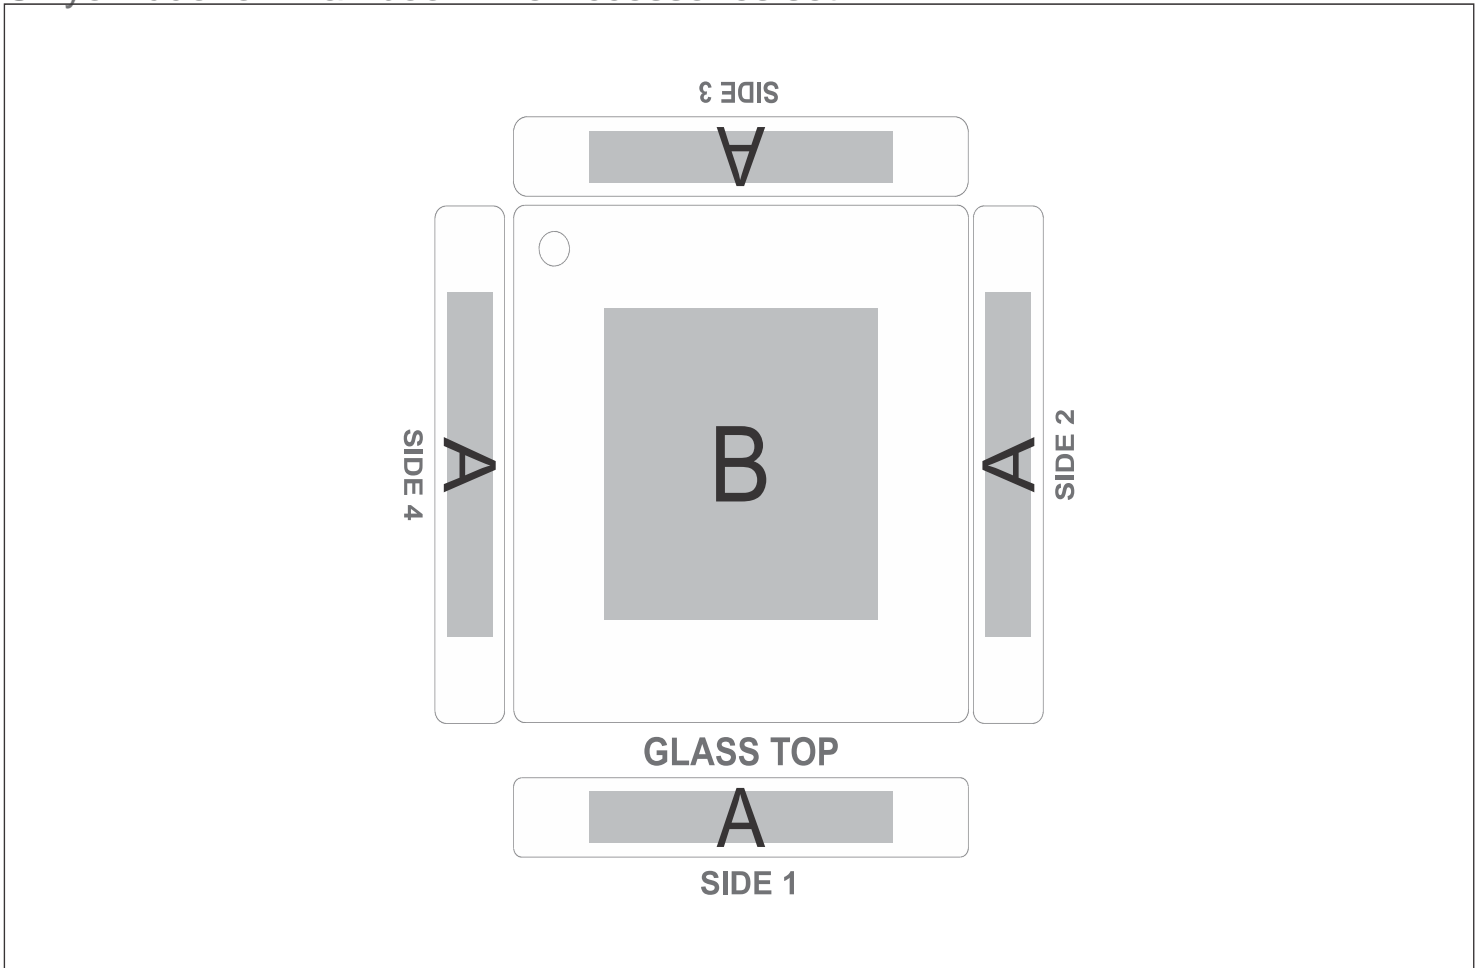

# HL-OK-137-B

Okiyo Budonoki Bamboo Wine Accessories set

## Need to know:

Includes 1-Position Laser Engraving (setup fees apply)

- **Laser colour** : Tonal

- Due to tonal variations in the wood the laser engraving will vary from one item to the next and will likely vary in the same item

## Branding Options:

Position	Branding Method (Branding Code)	No. of Colours	Dimension
A	Laser Engraving (LC)	N/A	100mm wide x 15mm high

B	Screen Print (SA)	1 Colour	90mm wide x 90mm high
---	-------------------	----------	-----------------------